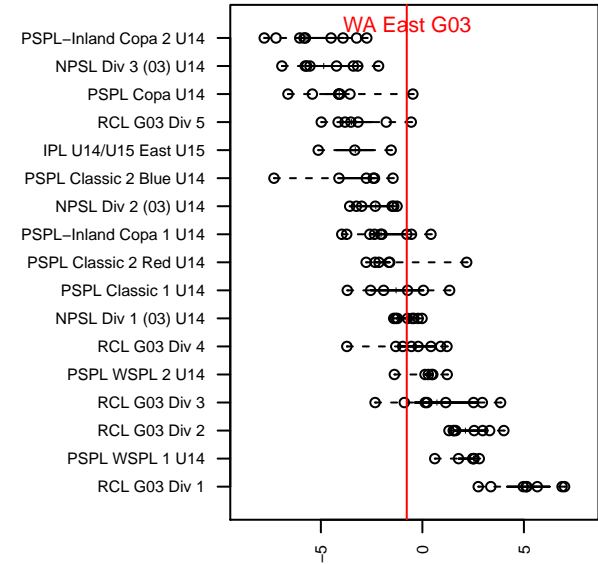

**attack and defense rating
relative to others at age
and all opponents in last 13 months**