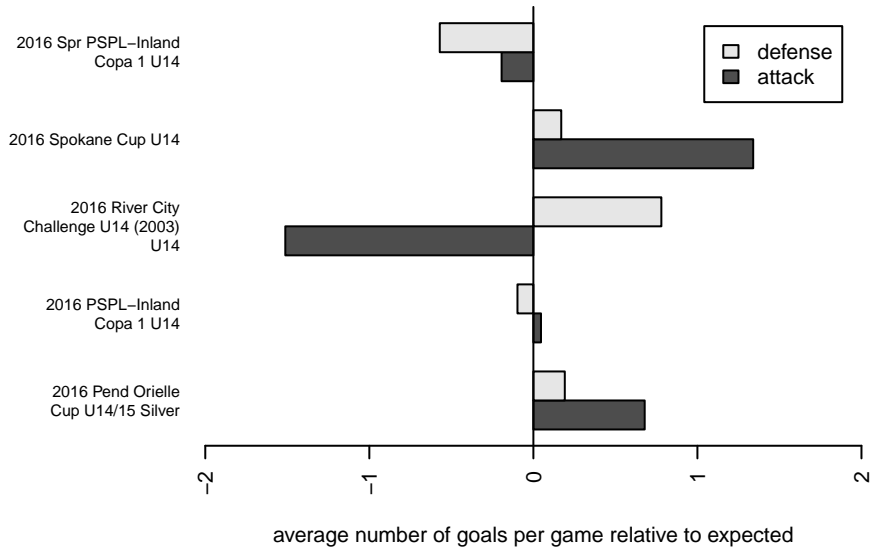

Performance relative to 13 month average