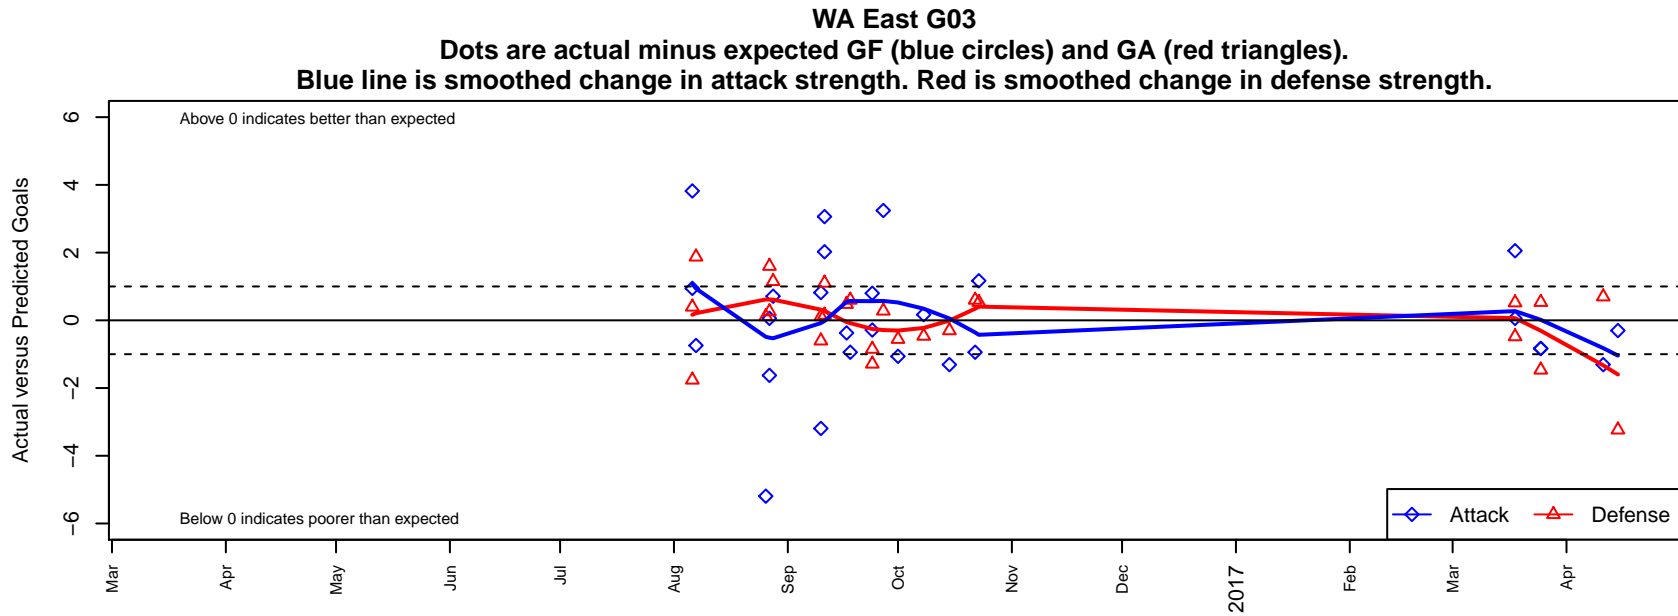

**attack and defense variance (black dot)
relative to other teams
and top 10 in region**

**attack and defense rating
relative to others at age
and all opponents in last 13 months**

WA East G03

Washington East SC
Spokane, WA
G03 total strength=1121
attack=3.32 defense=2.79
fall league = PSPL–Inland Copa 1 U14
spr league = Spr PSPL–Inland Copa 1 U14
notes= Peroff 2014–5

alt names used:
WASHINGTON EAST G03 WASHINGTON EA
Washington East SC Team Sky
WASHINGTON EASTG03 WASHINGTON EAS
WASHINGTON EASTG03 ROBLES/KAIEL
Washington East SC Team Sky
WASHINGTON EAST G03 (WA)

Venues played:
2016 Spokane Cup U14
2016 River City Challenge U14 (2003) U14
2016 Pend Orielle Cup U14/15 Silver
2016 PSPL–Inland Copa 1 U14
2016 Spr PSPL–Inland Copa 1 U14