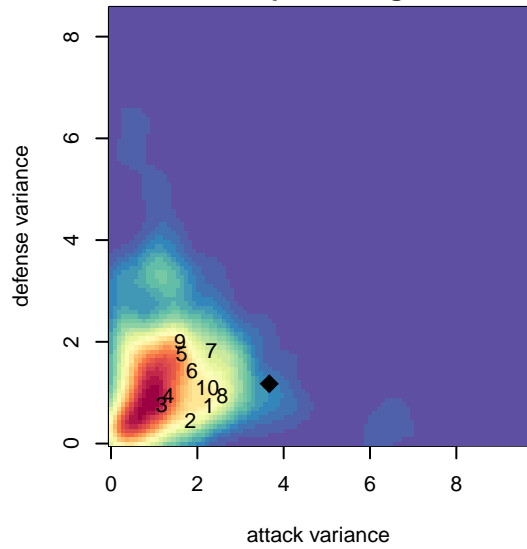

**attack and defense variance (black dot)
relative to other teams
and top 10 in region**